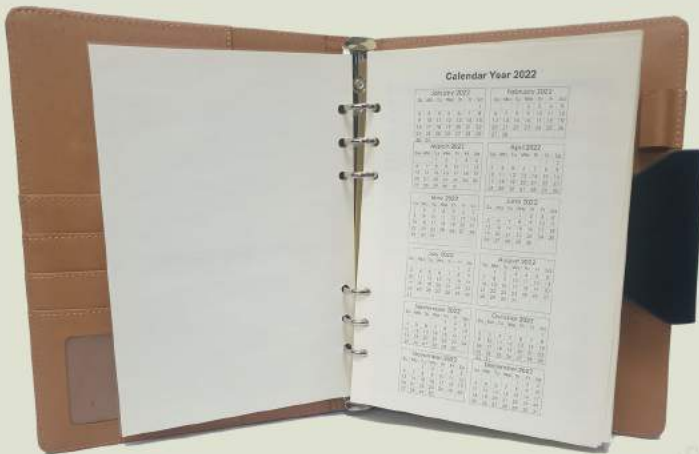

- **Original PU Material**
- **Button Closure**
- **A5 Size**

Calendar Pages