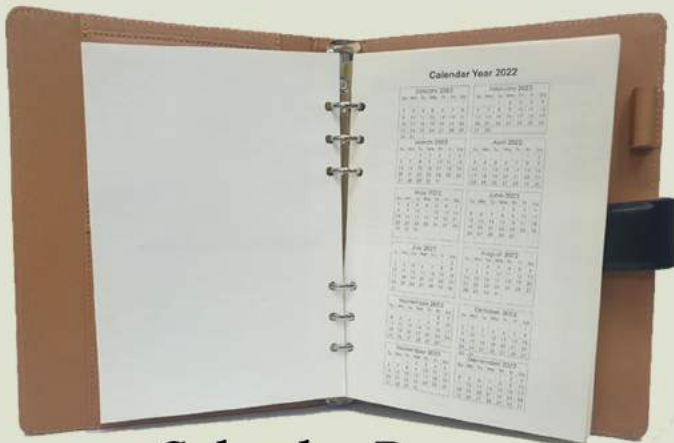

- **Original PU Material**
- **Magnet Flap**
- **A5 Size**

Calendar Pages