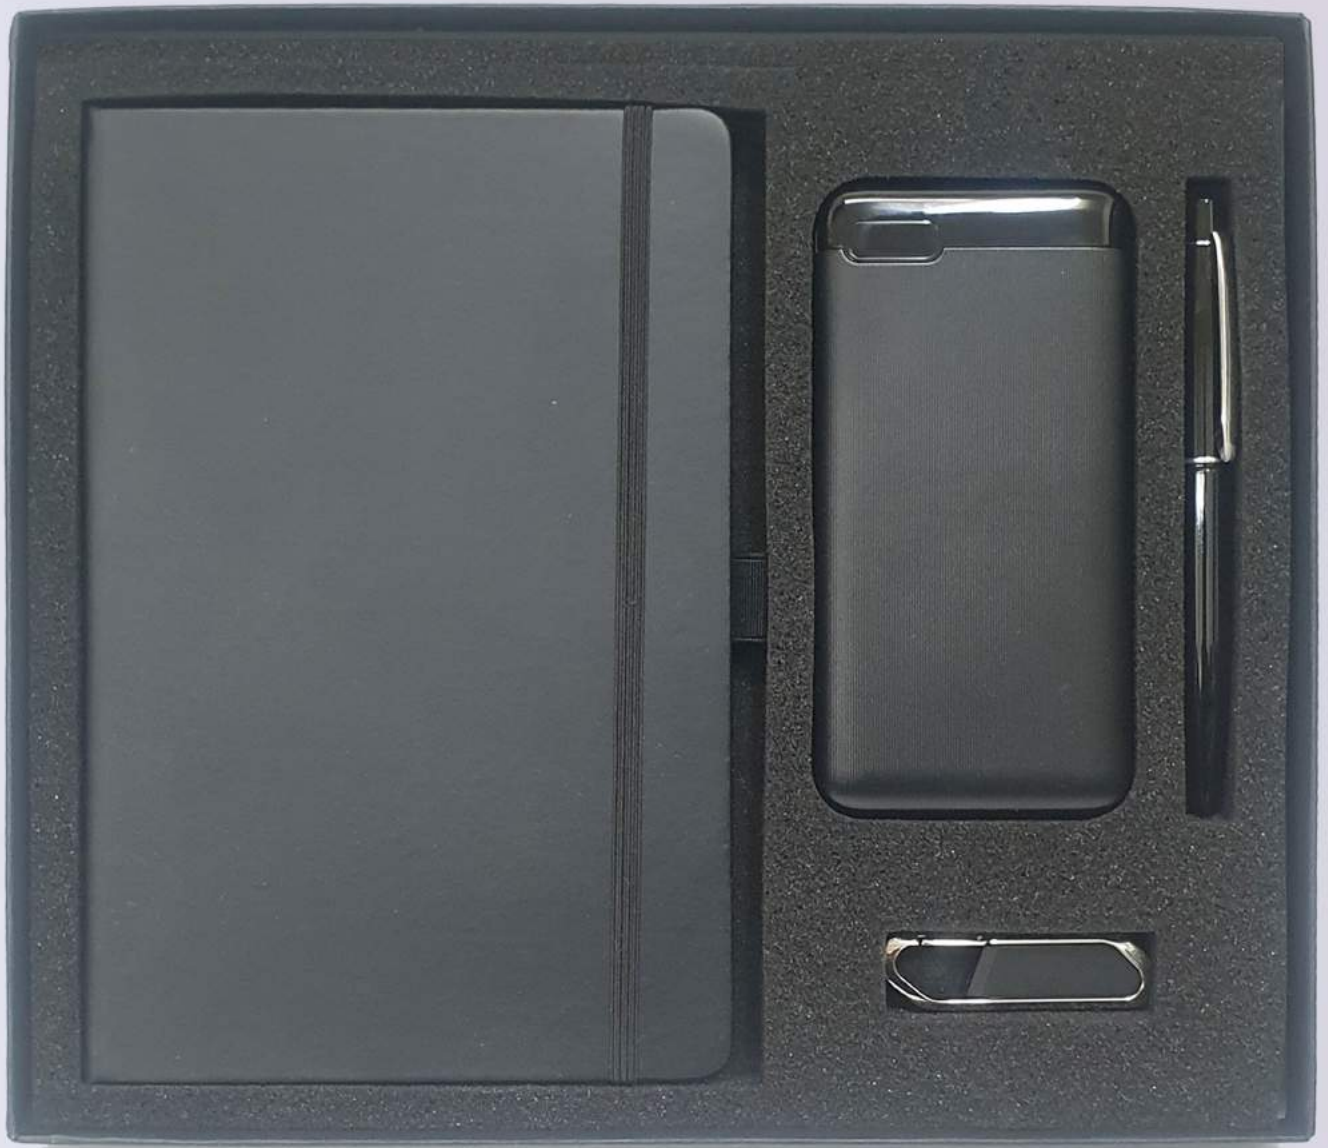

GIFT SETS

- *A5 Notebook with Elastic Strap & Pen Holder*
- *10000 Mah Display Power Bank*
- *Carabiner Usb - 4 / 8 / 16 / 32 GB*
- *Metal Pen*
- *Elegant Gift Box*

GS 01