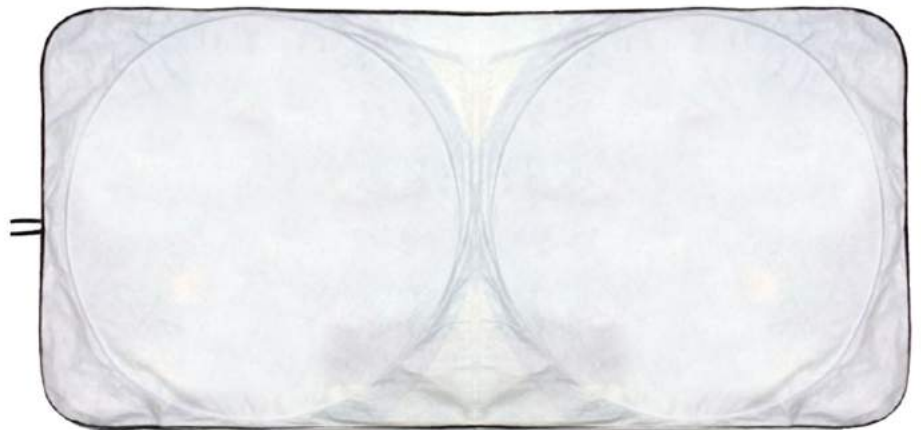

- •Square Shape
- •Du Pont Sunshades
- •White Color
- •Tyvek Material
- •150 x 70 CM
- •70 CM Inner Diameter
- •Black Borders
- •Tyvek Pouch

- •SUV Size
- •Du Pont Sunshades
- •White Color
- •Tyvek Material
- •160 x 80 CM
- •75 CM Inner Diameter
- •Black Borders
- •Tyvek Pouch