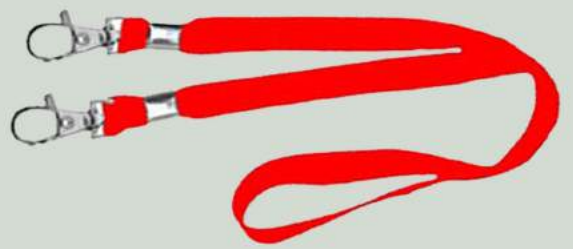

RED

NAVY

SKY

ROYAL

MAROON

- 2 Cm Lanyard
- Polyester Material
- Safety Clip
- Hook
- Back Away Buckle
- White Available in Satin Also

LY 02

- 2 Cm Double Lanyard
- Polyester Material
- Double Hook