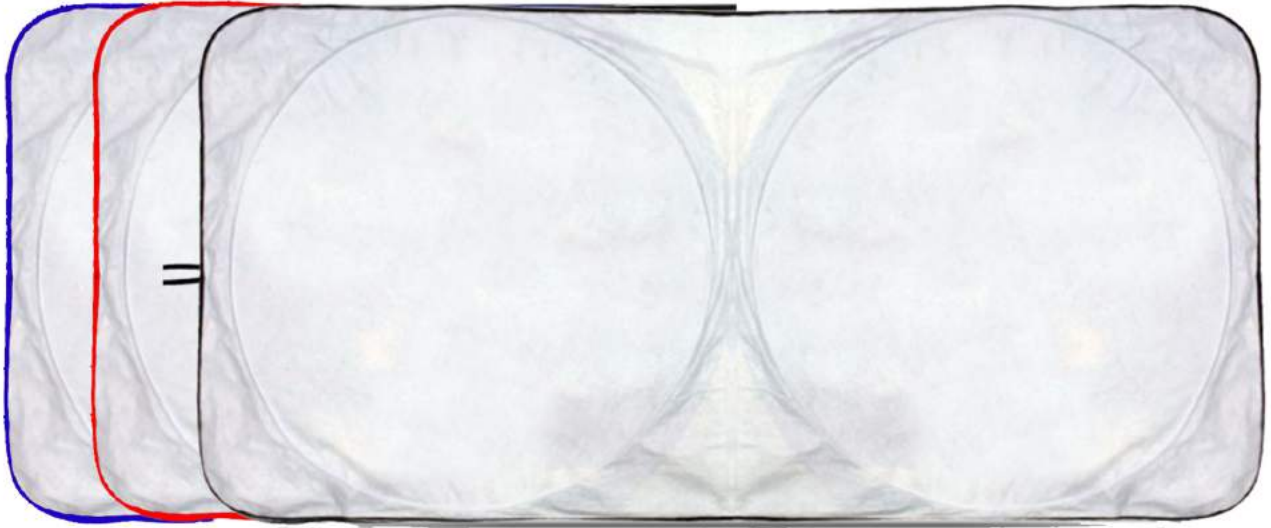

CAR SUNSHADES

- •Du Pont Sunshades
- •White Color
- •Tyvek Material
- •150 x 70 CM
- •67 CM Inner Diameter
- •Black / Red / Blue Borders
- •Tyvek Pouch