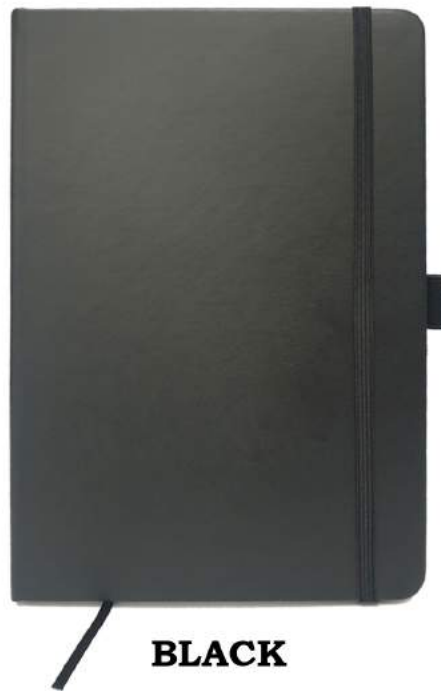

BLACK

NB 01

- •High Quality PU Leather
- •80 sheets / 160 pages
- •Personal Information Page
- •Day / Weather Marking on Each Page
- •Memo No. / Date Insertion on Each Page
- •Elastic Band
- •Elastic Pen Holder
- •A5 Size 14 x 21 cm