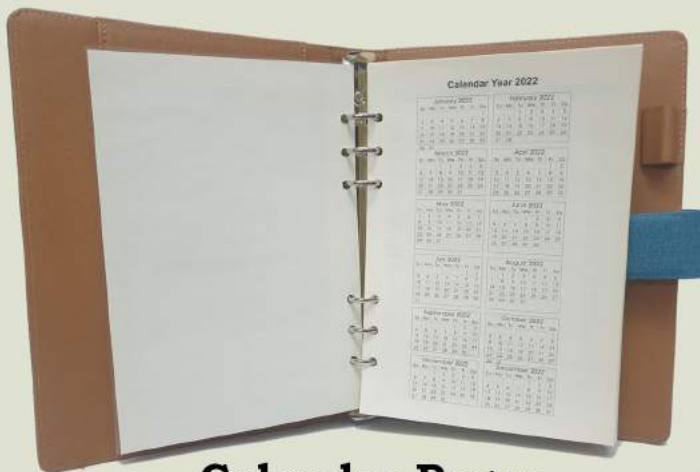

BO 04

- **Original PU Material**
- **Fabric Feel**
- **Magnet Closure**
- **A5 Size**