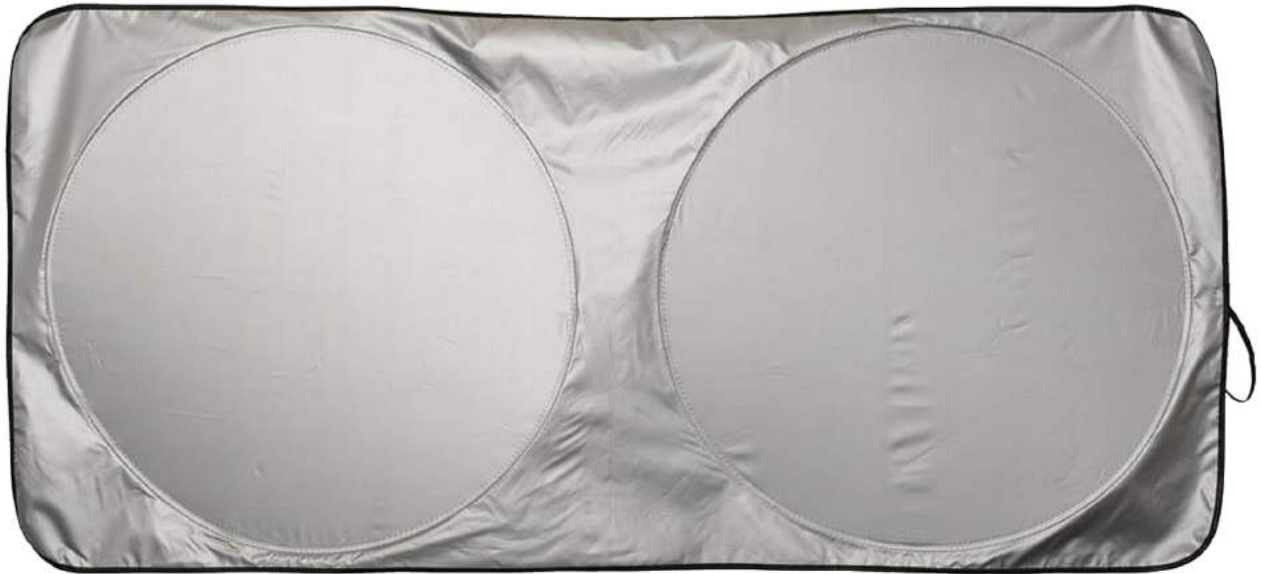

1. •Nylon Sunshades
   - •Silver / Black Color
   - •150 x 70 CM
   - •67 CM Inner Diameter
   - •Black Borders
   - •Nylon Pouch
2. ---

- •Square Shape
- •Nylon Sunshades
- •Silver / Black Color
- •150 x 70 CM
- •70 CM Inner Diameter
- •Black Borders
- •Nylon Pouch