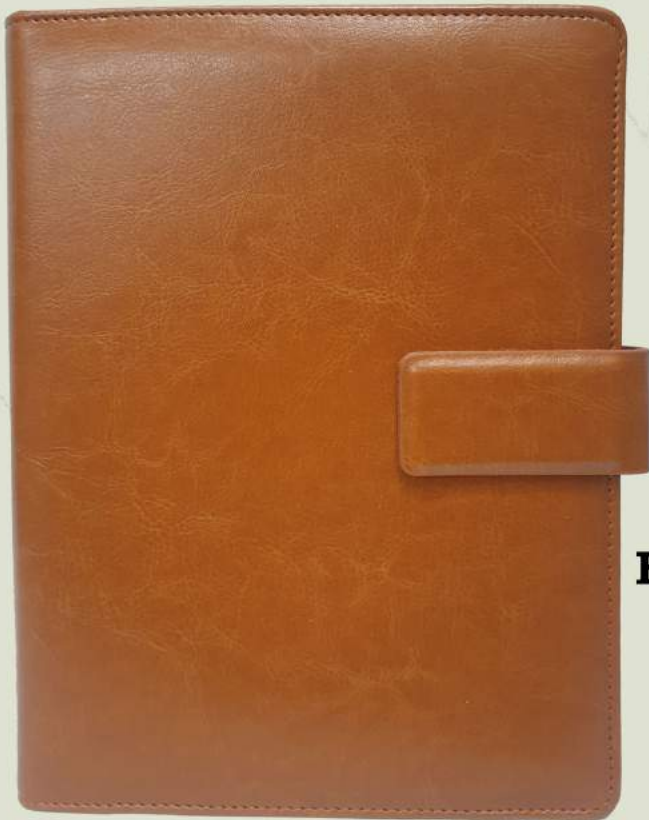

BO 01

- **Original PU Material**
- **Magnet Flap**
- **A5 Size**