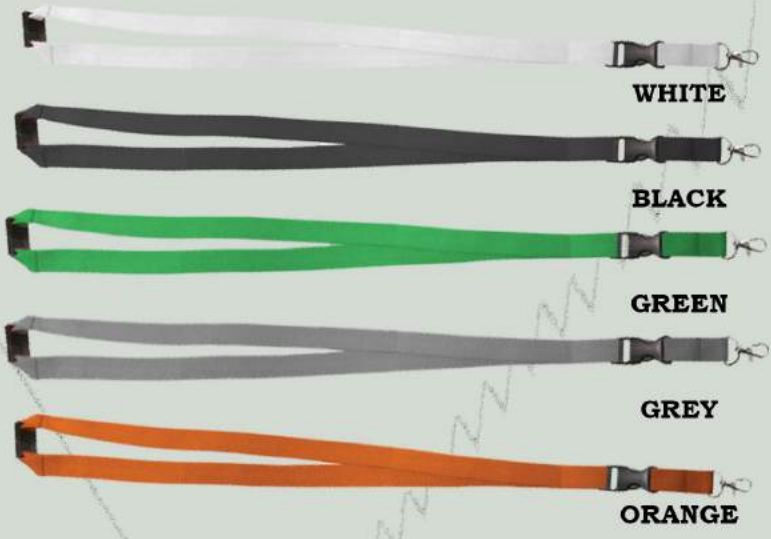

LANYARDS

LY 01

WHITE

BLACK

GREEN

GREY

ORANGE