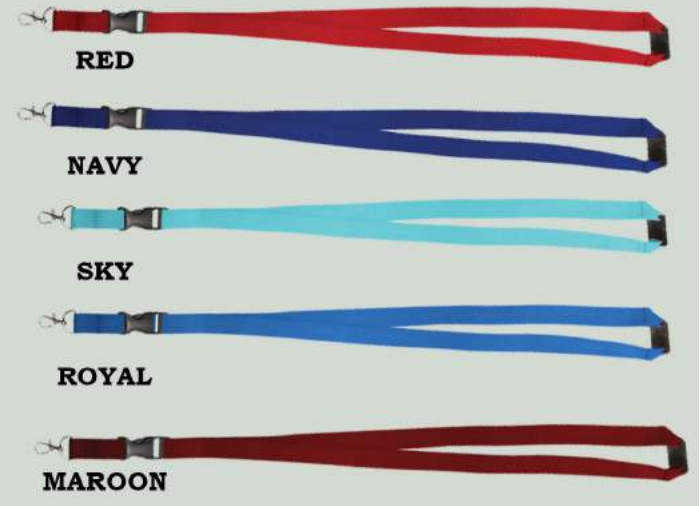

RED

NAVY

SKY

ROYAL

MAROON

- 2 Cm Lanyard
- Polyester Material
- Safety Clip
- Hook
- Back Away Buckle
- White Available in Satin Also

LY 02

- 2 Cm Double Lanyard
- Polyester Material
- Double Hook