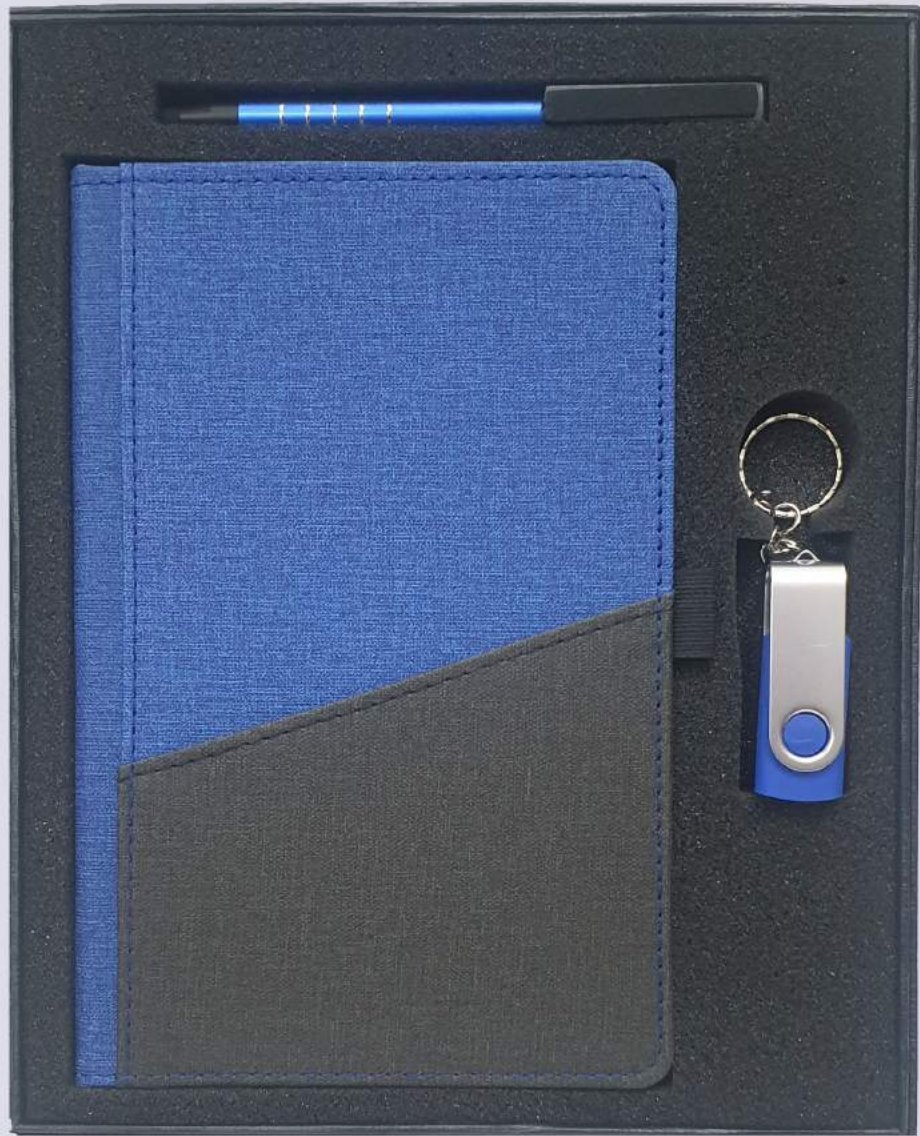

GS 04

TOP COVER

GIFT SETS

- *A5 Notebook with Elastic Strap & Pen Holder*
- *4 / 8 / 16 / 32 GB Leather USB*
- *Metal Pen*
- *Elegant Gift Box*

GS 05

TOP COVER

GIFT SETS

- *A5 Notebook with Mobile Pocket & Pen Holder*
- *4 / 8 / 16 / 32 GB Swivel USB*
- *4 in 1 Metal Pen with Touch Pad , Mobile Holder & Screen Cleaner*
- *Elegant Gift Box*