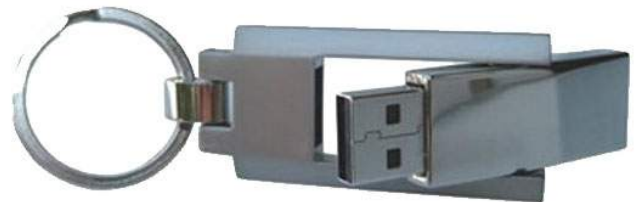

USB 20

- **Twister Keychain USB**
- **Available in 4/8/16/32 GB**