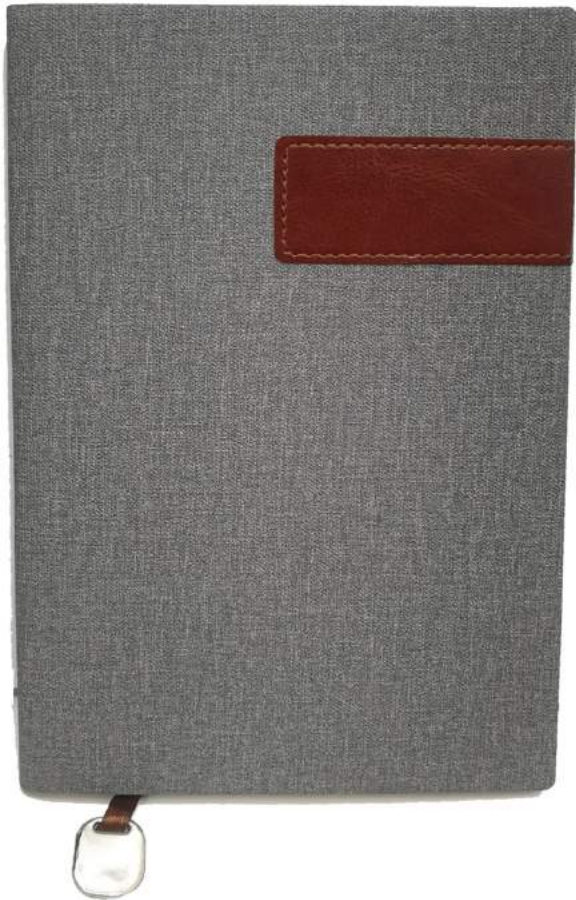

A5 NOTEBOOKS

NB 05

- *Original PU Leather*
- *Elegant Leather Panel for Print / Engrave*
- *A5 Size*
- *Satin Bookmark with Metal End*
- *80 sheets / 160 pages*
- *Personal Information Page*
- *Day / Weather Marking on Each Page*
- *Memo No. & Date Space on Each Page*

NB 06