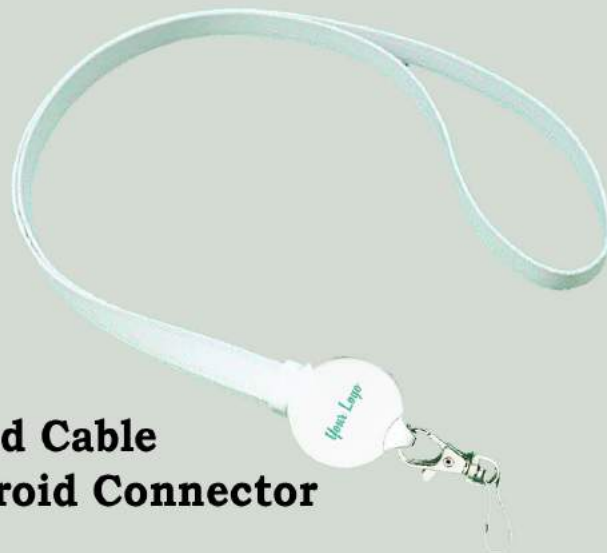

LY 03

- 2 Cm Lanyard
- Reel Badge
- Safety Clip

LY 04

- Rope Lanyard
- Hook

- Round Plastic Slider
- Polyester Material

- Round Logo Space

LY 05

- Multifunctional Lanyard Cable
- Iphone / Type C / Android Connector
- Attached Reel Badge