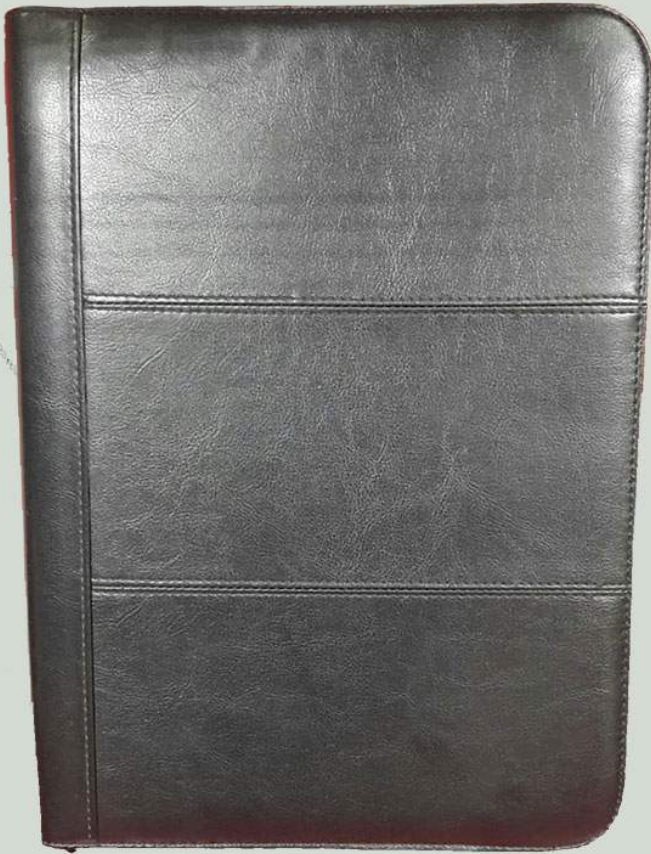

- **Original PU Material**
- **Fabric Feel**
- **Magnet Closure**
- **A5 Size**

Calendar Pages

**Card Holder Slots
Personal Information Page**

Inside Pages

IDD Pages

Address Pages

- A4 Size
- Original PU Material
- 64 Sheet Lined Pages
- 2 Hidden Card Holder Pockets
- Pu Pen Pocket
- Extra Flap For Documents