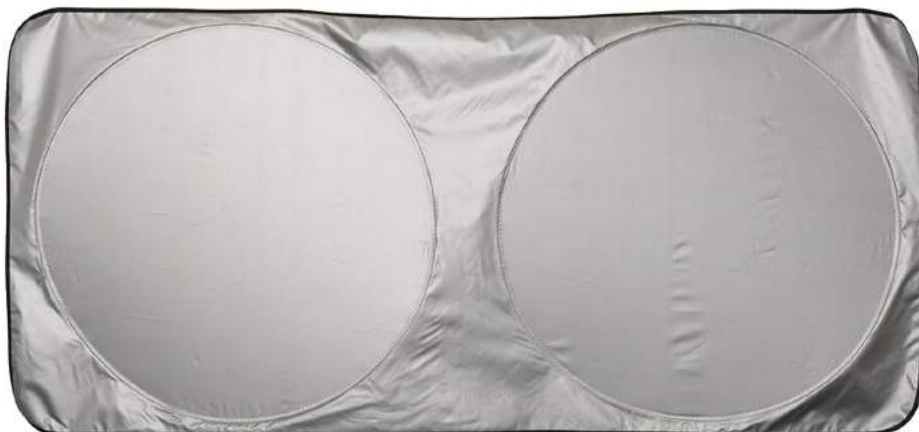

PF 11

- Laptop Bag
- Calculator
- Easy Carry Handle & Strap
- 6 Card Holder
- Other Document Holder
- Transparent Name Card Holder

- Nylon Sunshades
 - Silver / Black Color
 - 150 x 70 CM
 - 67 CM Inner Diameter
 - Black Borders
 - Nylon Pouch
-

- Square Shape
- Nylon Sunshades
- Silver / Black Color
- 150 x 70 CM
- 70 CM Inner Diameter
- Black Borders
- Nylon Pouch

- Nylon Sunshades
- SUV Size
- Silver / Black Color
- 160 x 80 CM
- 75 CM Inner Diameter
- Black Borders
- Nylon Pouch